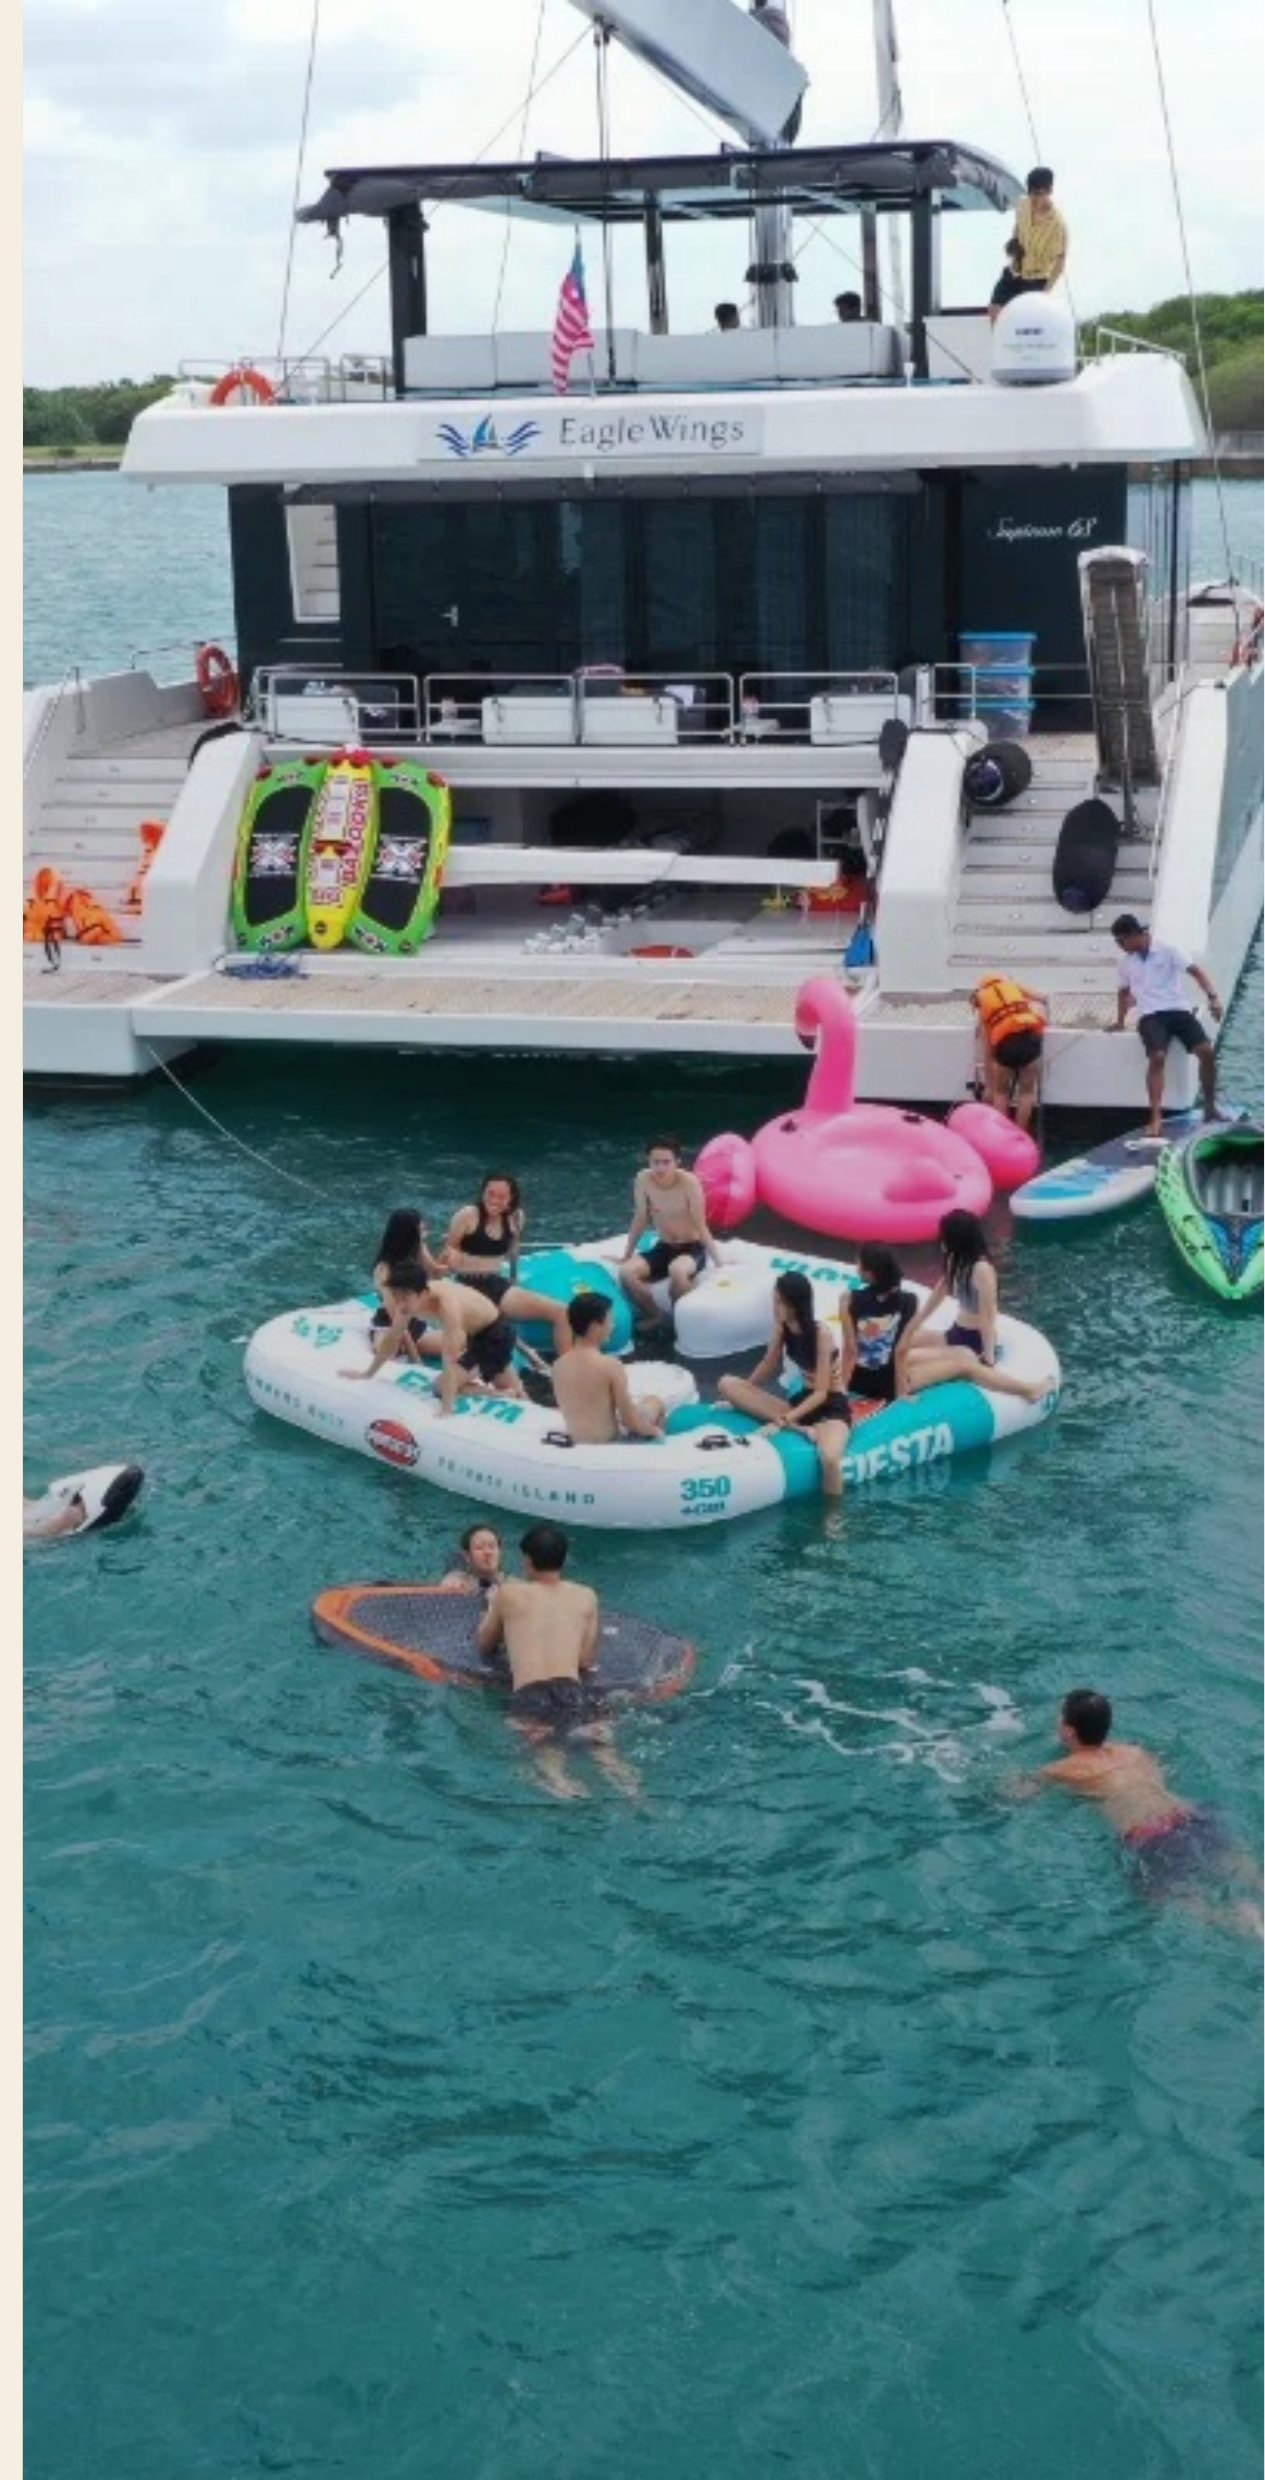

EAGLEWINGS I

UP TO 8 GUESTS

Two en-suite cabins on board

GOLDEN HOUR ON THE WATER

The City, From the Sea

Cruise past the Marina skyline as the lights come on — the signature EagleWings evening, glass in hand.

ON BOARD

Inclusions & Add-Ons

INCLUDED IN EVERY CHARTER

Ice, mineral water, soft drinks, coffee & tea

Kayak, paddleboard & floating water mat

Motorised craft with towing toy

Karaoke system & automated mahjong table

Seabob \$500

Beverage Package \$55 / pax

Beverage package: free-flow beer, prosecco & white wine. 4 hours, minimum 10 guests.

CHARTER OCCASIONS

Perfect For

Corporate Events & Retreats

Birthdays & Private Celebrations

Networking & Product Launches

Proposals & Weddings

Photoshoots & Filming

Sunset Cruises, Fishing Trips & Water Sports

Tailored to your occasion

SUNSET CHARTERS

Anchored in Paradise

Drop anchor off the Southern Islands for swimming, water toys and sundowners as the day turns gold.